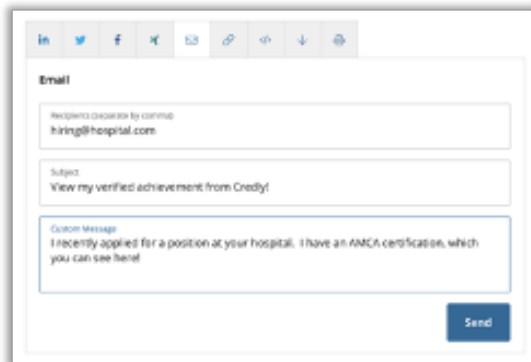

Global Certification Program

Be the best! Take the test!

5 Ways to Make Yourself Discoverable

1. Accept your badge! You earned a digital credential from us when you passed the assessment and received an email from admin@youracclaim.com. If you cannot find that email, write to us, and we'll point you in the right direction.
2. When you create your account, be sure to check this box. It makes your **profile and achievements discoverable** by employers.
3. **Share your badge** to social media, especially your LinkedIn profile. Looking for instructions? [Check the resources here.](#)

4. Consider sending a copy of your badge (via the email share) to any organization to which you've applied for a job. It's easy for that organization to then **verify your certification**.
5. Make sure to customize your profile on youracclaim.com. **Show your face** and say something about your aspirations. Look for **Settings** on your dashboard.