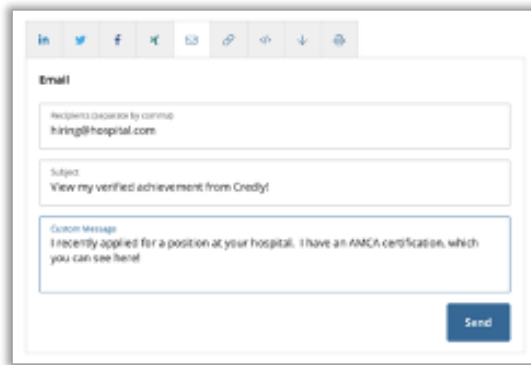

Global Certification Program

Be the best! Take the test!

5 Ways to Make Yourself Discoverable

1. Accept your badge! You earned a digital credential from us when you passed the assessment and received an email from admin@youracclaim.com. If you cannot find that email, write to us, and we'll point you in the right direction.
2. When you create your account, be sure to check this box. It makes your **profile and achievements discoverable** by employers.
3. **Share your badge** to social media, especially your LinkedIn profile. Looking for instructions? [Check the resources here.](#)

4. Consider sending a copy of your badge (via the email share) to any organization to which you've applied for a job. It's easy for that organization to then **verify your certification**.
5. Make sure to customize your profile on youracclaim.com. **Show your face** and say something about your aspirations. Look for **Settings** on your dashboard.