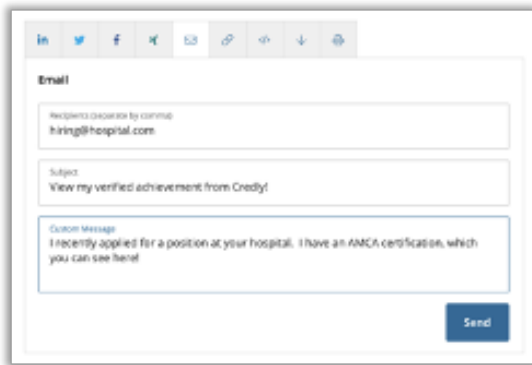

Global Certification Program

Be the best! Take the test!

5 Ways to Make Yourself Discoverable

1. Accept your badge! You earned a digital credential from us when you passed the assessment and received an email from admin@youracclaim.com. If you cannot find that email, write to us, and we'll point you in the right direction.
2. When you create your account, be sure to check this box. It makes your **profile and achievements discoverable** by employers.
3. **Share your badge** to social media, especially your LinkedIn profile. Looking for instructions? [Check the resources here.](#)

4. Consider sending a copy of your badge (via the email share) to any organization to which you've applied for a job. It's easy for that organization to then **verify your certification**.
5. Make sure to customize your profile on youracclaim.com. **Show your face** and say something about your aspirations. Look for **Settings** on your dashboard.