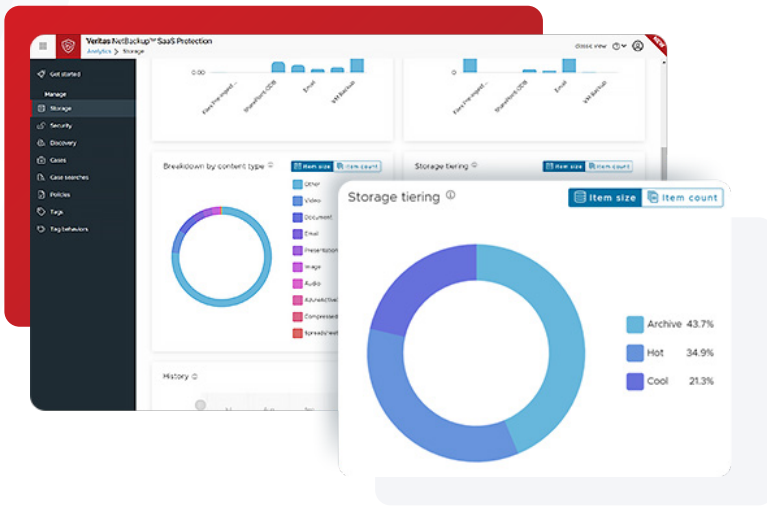

Enterprise Security

Get secure storage for your backup data residing in a dedicated, SOC 2–compliant instance of the Veritas Enterprise Data Management Platform using end-to-end encryption, multifactor authentication, and enhanced, granular, role-based access control (RBAC).

Enterprise Scalability

Google Workspace environments can grow to be very large, so you need a data protection solution that scales with your organization. NetBackup SaaS Protection backup storage can grow as large as needed and easily scales to multiple petabytes and billions of objects.

Sleep Better at Night Knowing

- Your data is being protected by a backup you own
- You have unlimited retention and full access to your backup
- Your data is encrypted in transit and at rest, and only you can access it

See How Veritas Delivers Leading Google Workspace Data Protection

Backup Coverage	Recovery Options	Security	Platform
Gmail mailboxes	Granular restore	Immutable storage	Software as a service (SaaS)
Google Drive folders	Bulk restore	IP allow/deny lists	Data residency controls
Continuous backup	Point-in-time restore	End-to-end encryption	Flexible deployment options
Petabyte scalability	Choice of restore locations	Multifactor authentication	Multi-region support
Unlimited data retention	Package data for export	Enhanced role-based access control (RBAC)	Multi-domain support
Veritas NetBackup SaaS Protection			

About Veritas

Veritas Technologies is a global leader in data protection and availability. Over 80,000 customers—including 87 percent of the Fortune Global 500—rely on us to abstract IT complexity and simplify data management. The Veritas Enterprise Data Services Platform automates the protection and orchestrates the recovery of data everywhere it lives, ensures 24/7 availability of business-critical applications, and provides enterprises with the insights they need to comply with evolving data regulations. With a reputation for reliability at scale and a deployment model to fit any need, Veritas Enterprise Data Services Platform supports more than 800 different data sources, over 100 different operating systems, more than 1,400 storage targets, and more than 60 different cloud platforms. Learn more at www.veritas.com. Follow us on Twitter at [@veritastechllc](https://twitter.com/veritastechllc).

VERITAS™

2625 Augustine Drive
Santa Clara, CA 95054
+1 (866) 837 4827
veritas.com

For global contact information visit:
veritas.com/company/contact